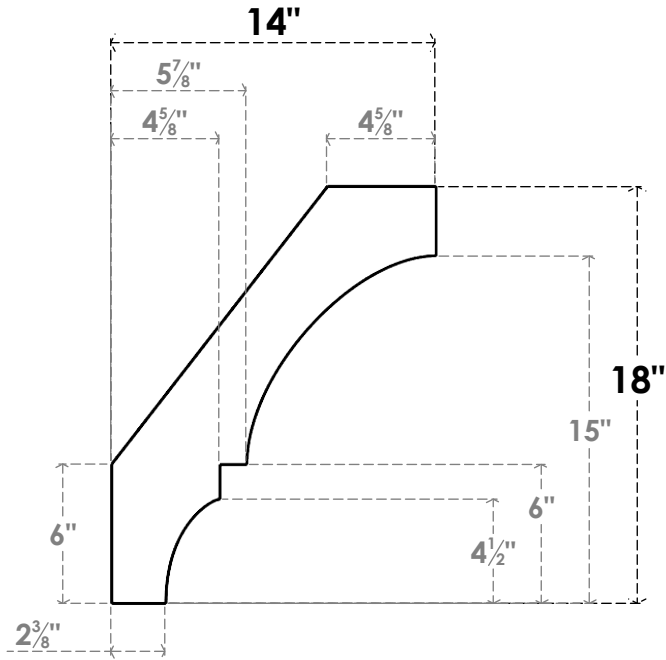

ITEM NUMBER: BRCPC055X14000X18000BOA

5 1/2"W X 14"D X 18"H BALBOA ARCHITECTURAL GRADE PVC CLOSED KNEE BRACE

SIDE PROFILE

FRONT PROFILE

ISOMETRIC

EKENA MILLWORK
2300 WEST MAIN ST.
CLARKSVILLE, TX 75426
TOLL FREE: 866-607-0453
WWW.EKENAMILLWORK.COM