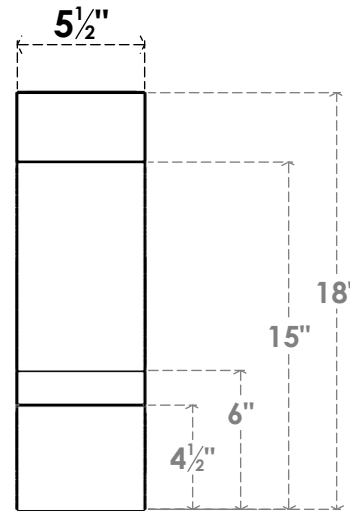

ITEM NUMBER: BRCPC055X14000X18000BOA

5 1/2"W X 14"D X 18"H BALBOA ARCHITECTURAL GRADE PVC CLOSED KNEE BRACE

SIDE PROFILE

FRONT PROFILE

ISOMETRIC

EKENA MILLWORK
2300 WEST MAIN ST.
CLARKSVILLE, TX 75426
TOLL FREE: 866-607-0453
WWW.EKENAMILLWORK.COM

NOTES

1. INSTALLATION TO BE COMPLETED IN ACCORDANCE WITH MANUFACTURER'S SPECIFICATIONS.
2. DRAWING MAY NOT BE TO SCALE
3. THIS DRAWING IS INTENDED FOR DESIGN AND PLANNING PURPOSES ONLY.
4. ALL INFORMATION CONTAINED HEREIN WAS CURRENT AT THE TIME OF DEVELOPMENT BUT MUST BE REVIEWED AND APPROVED BY THE PRODUCT MANUFACTURER TO BE CONSIDERED ACCURATE.
5. ARCHITECTURAL GRADE PVC PRODUCTS ARE MADE FROM EXPANDED CELLULAR PVC AND COME NATURALLY WHITE BUT MAY BE PAINTED